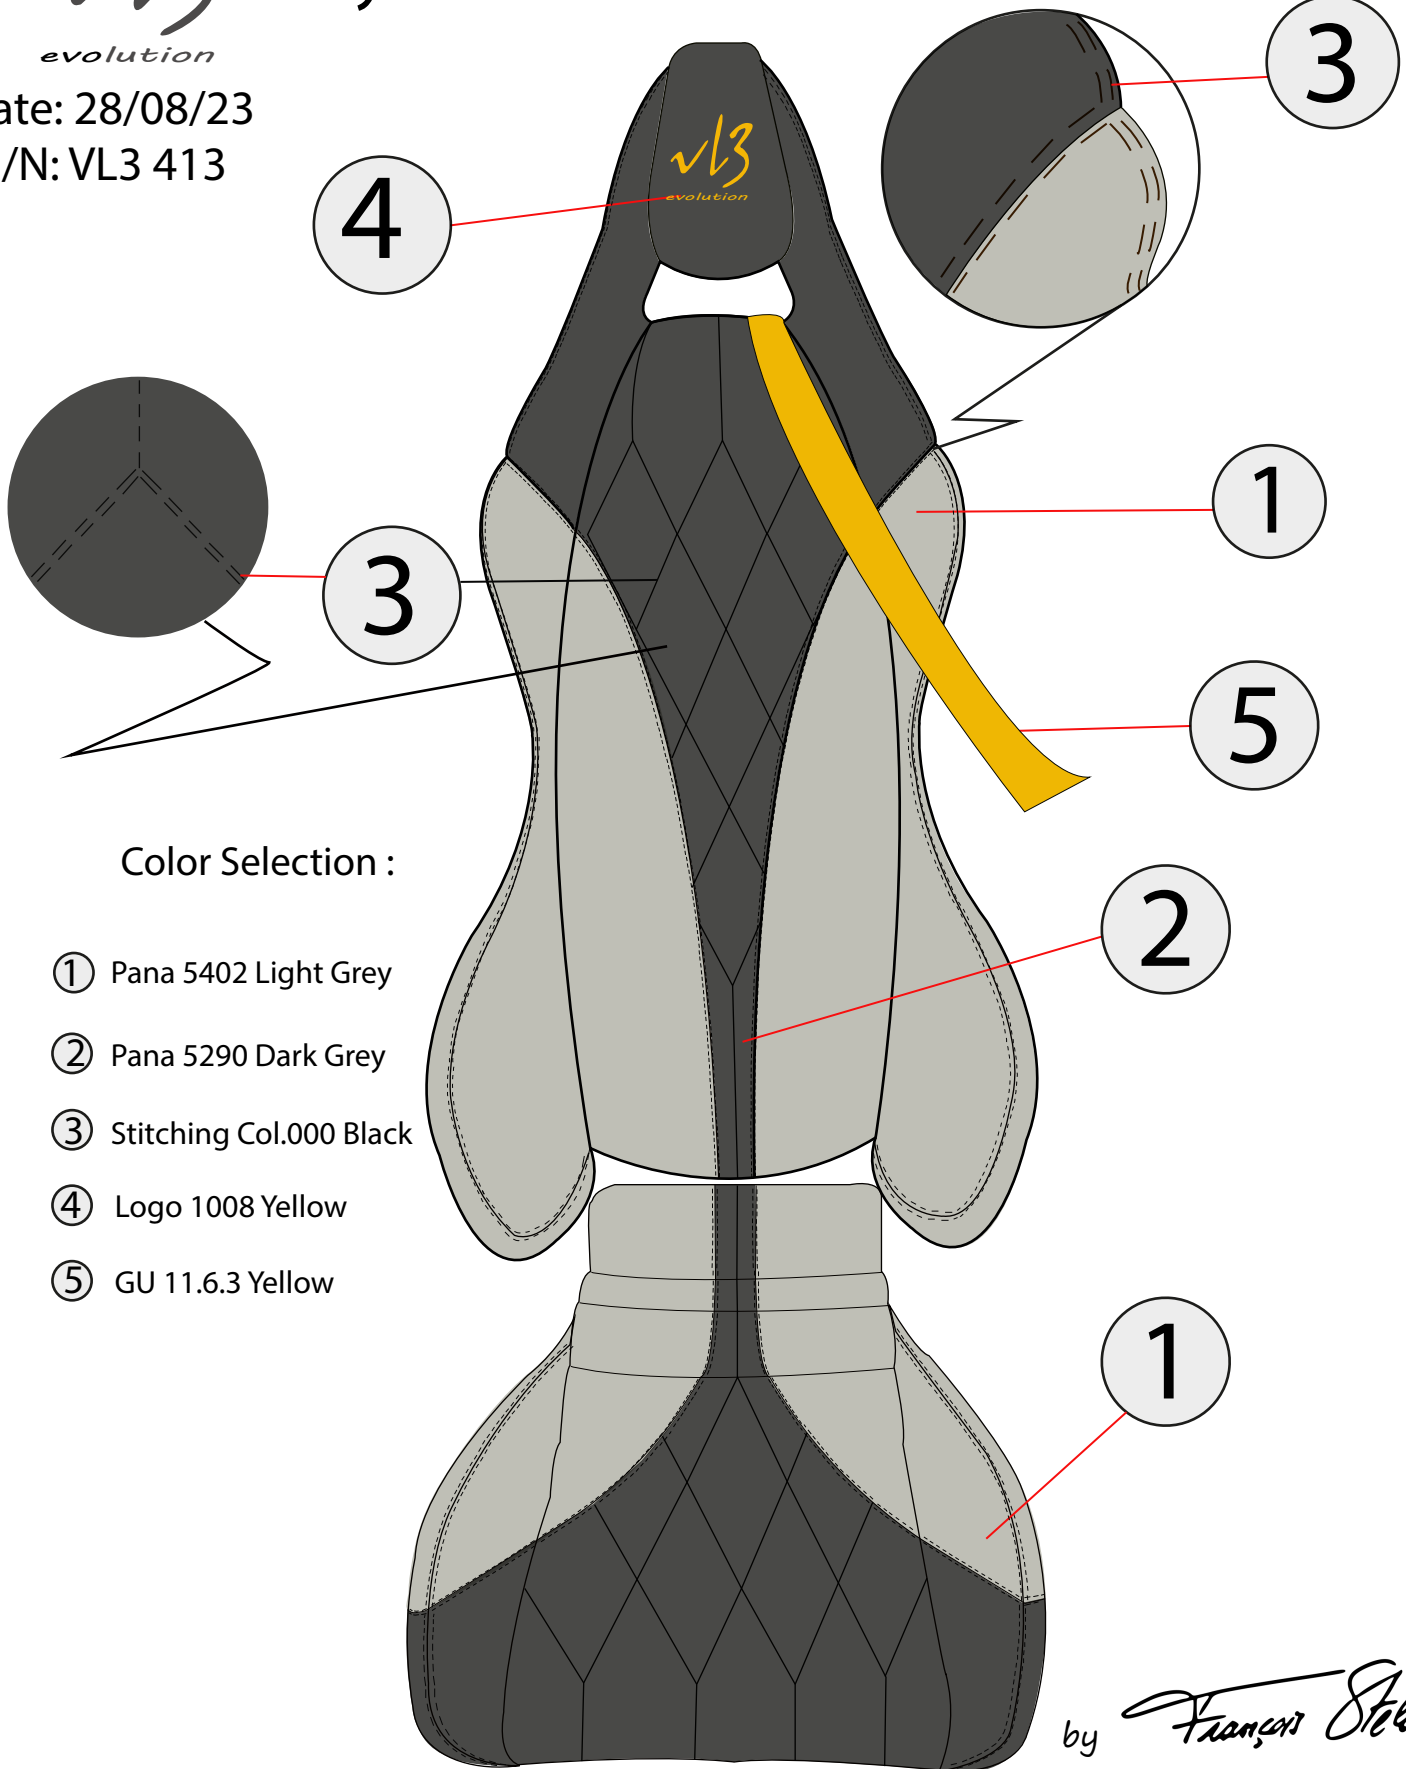

# vl3

evolution

## Kyle New interior

### Color Selection :

- ① Pana 5402 Light Grey
- ② Pana 5290 Dark Grey
- ③ Stitching Col.000 Black
- ④ Logo 1008 Yellow
- ⑤ GU 11.6.3 Yellow

by *Francis Stelardie ...*

Please note that the colors and design represented in this 2D rendering can have minor deviations when physical paint and designs are applied