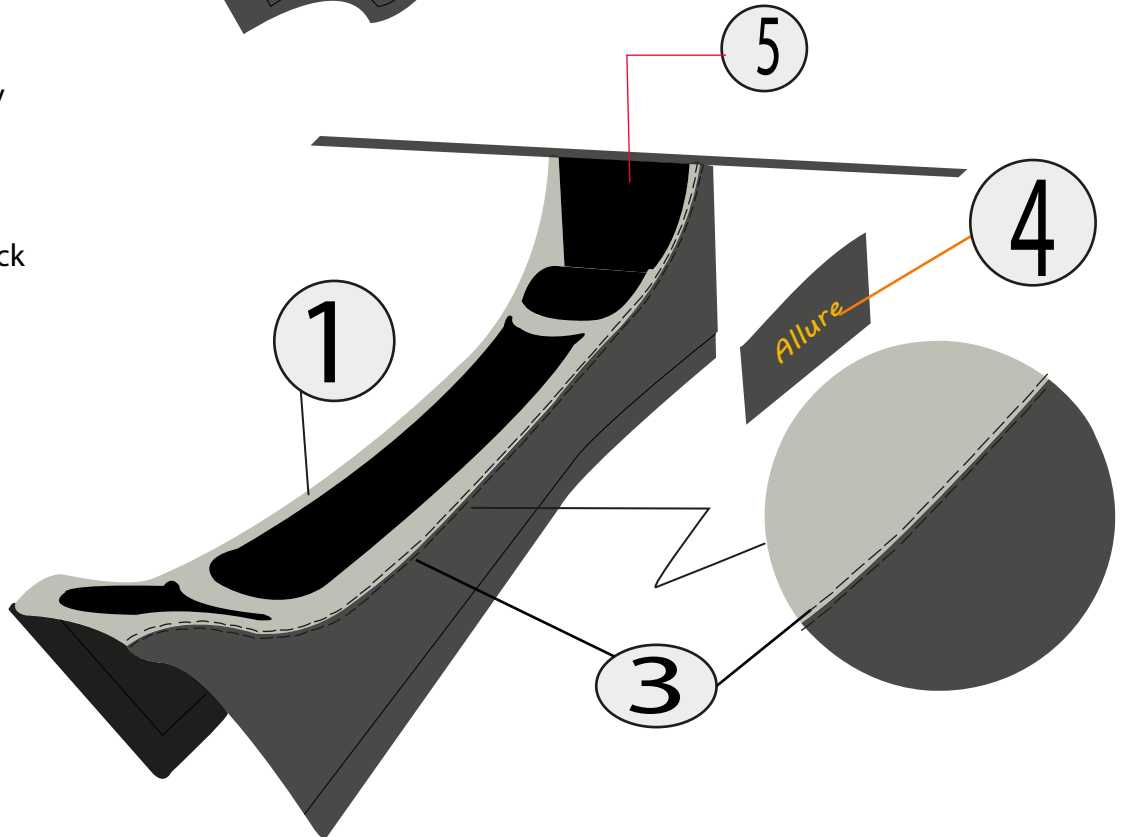

VL3
evolution

Kyle New interior

Allure Cosy

Date: 28/08/23
S/N: VL3 413

Color Selection :

- ① Pana 5402 Light Grey
- ② Pana 5290 Dark Grey
- ③ Stitching Col.000 Black
- ④ Logo 1008 Yellow
- ⑤ Carbon Matt

Please note that the colors and design represented in this 2D rendering can have minor deviations when physical paint and designs are applied