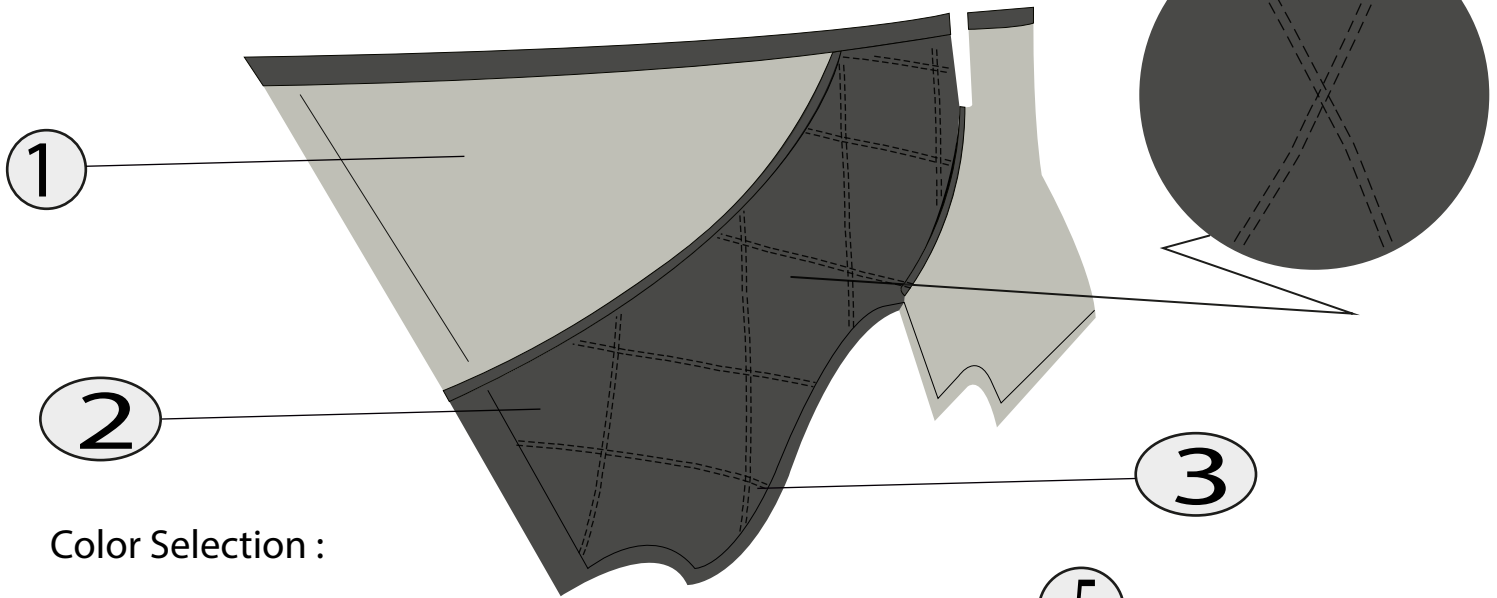

VL3
evolution

Kyle New interior

Allure Cosy

Date: 28/08/23
S/N: VL3 413

Color Selection :

- ① Pana 5402 Light Grey
- ② Pana 5290 Dark Grey
- ③ Stitching Col.000 Black
- ④ Logo 1008 Yellow
- ⑤ Carbon Matt

Please note that the colors and design represented in this 2D rendering can have minor deviations when physical paint and designs are applied